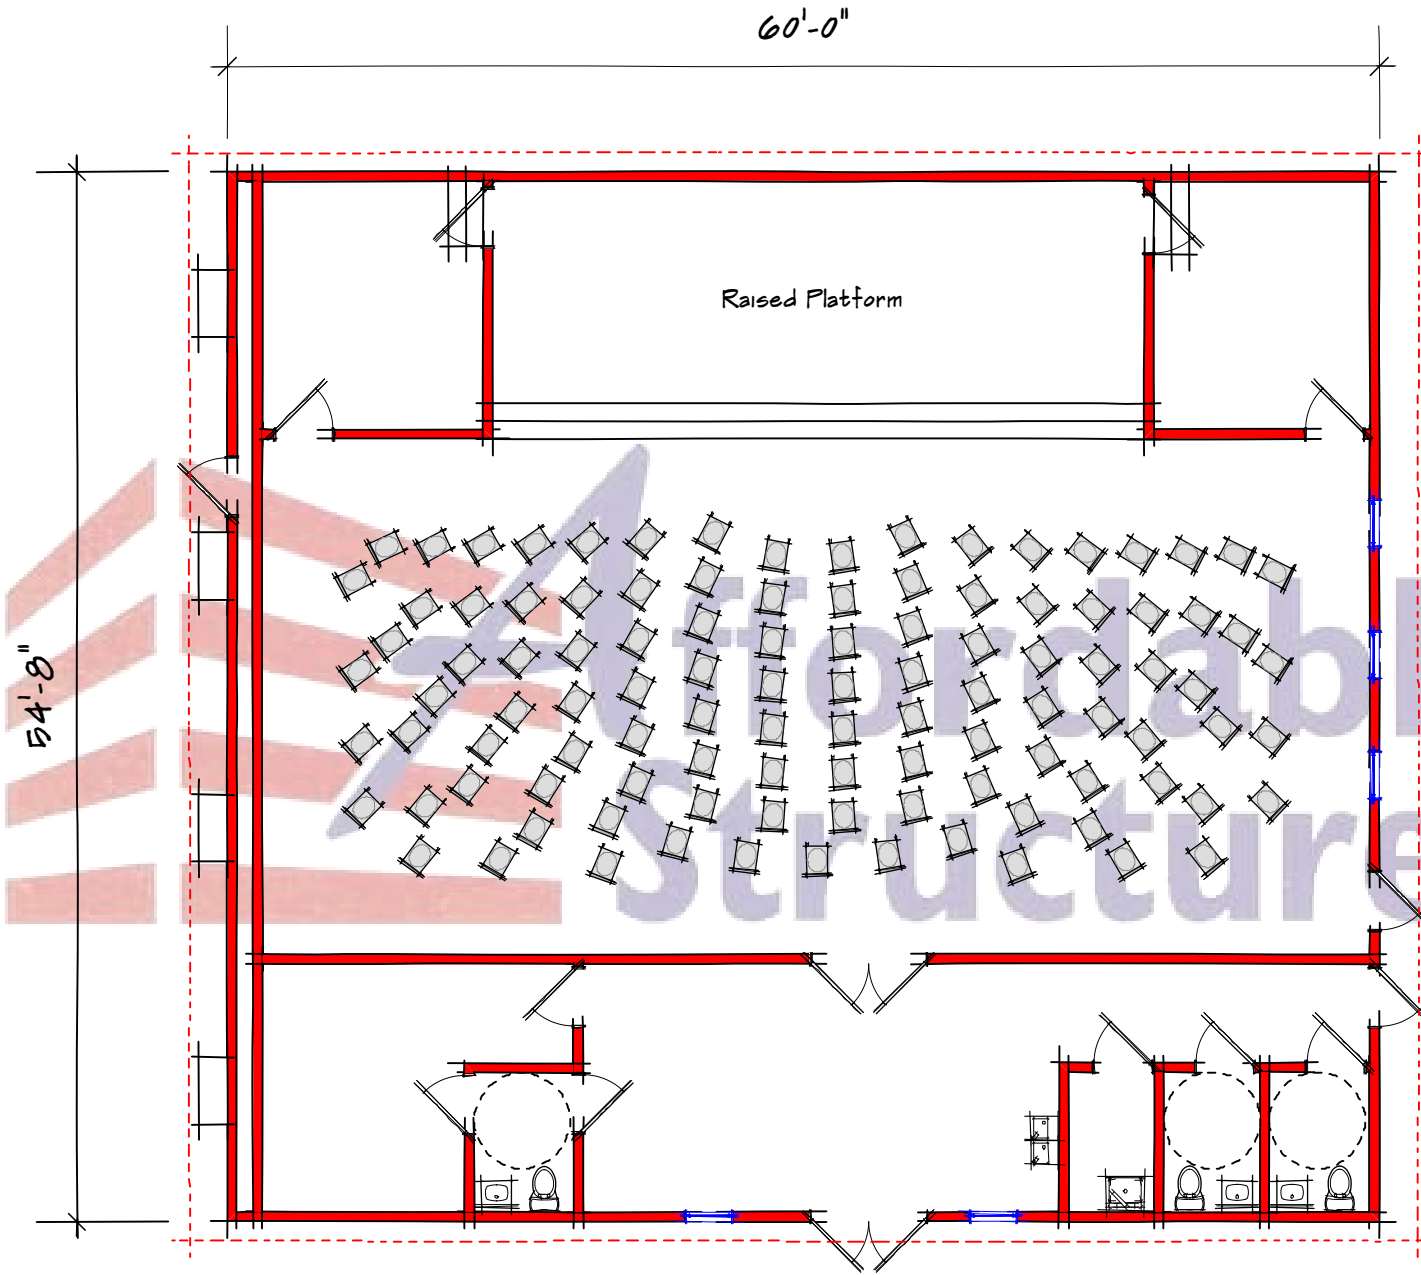

Floor Plan

**ASI
COM**

235 Apollo Beach Blvd #124
Apollo Beach FL 33572
813-630-4222 Phone
813-651-3394 Fax

Modular Sanctuary Building

Type VB Construction

54'-8" x 60'-0"

Florida Coded

Copyright 2014. The information contained herein is proprietary and is the exclusive property of Affordable Structures Incorporated. Any reproduction or distribution is strictly prohibited without the express written consent of Affordable Structures Incorporated.

Scale: graphic

Plan No: 110-5460r1

REV: 4-21-14