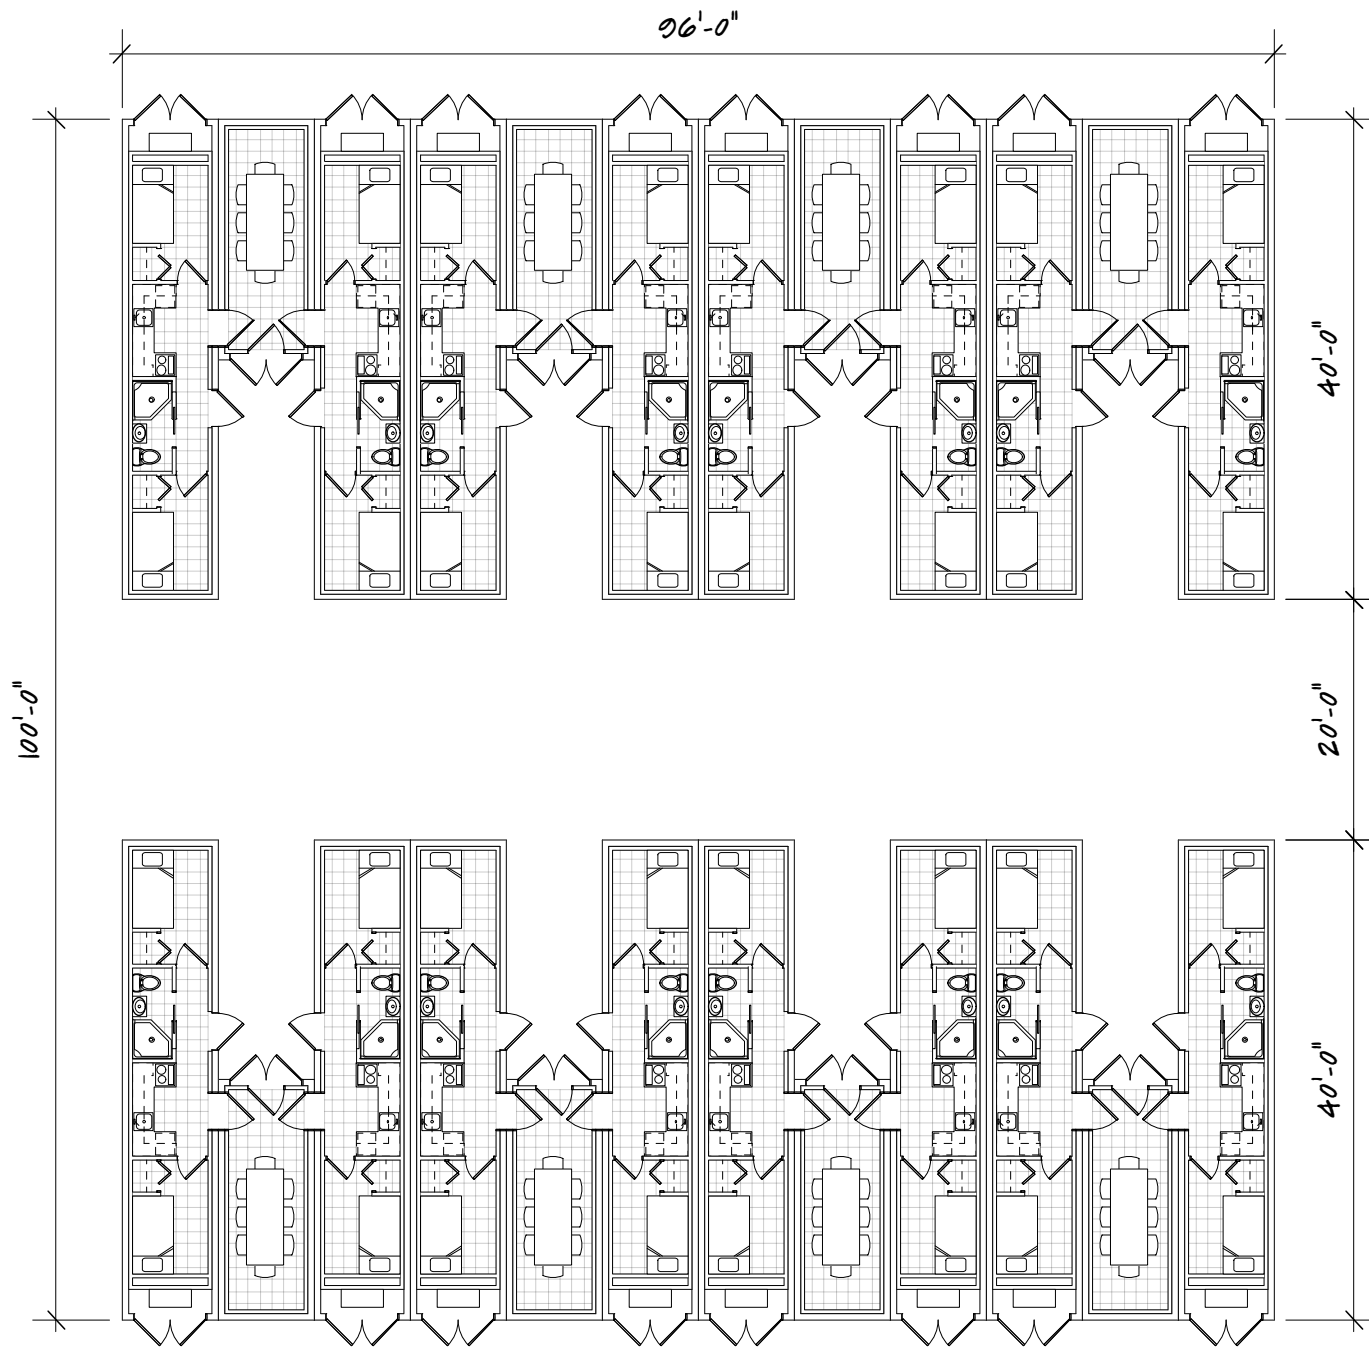

Site Plan - 64 Man Camp

235 Apollo Beach Blvd., #124
Apollo Beach FL 33572
813-630-4222 Phone
813-651-3394 Fax

ASI RES

Living Quarters Emergency Housing

100'-0" x 96'-0"
Non Code Residential

Copyright 2010: The information contained herein is proprietary and is the exclusive property of Affordable Structures Incorporated. Any reproduction or distribution is strictly prohibited without the express written consent of Affordable Structures Incorporated.

Scale: graphic

Plan No: 209-96100

REV: 1-25-10