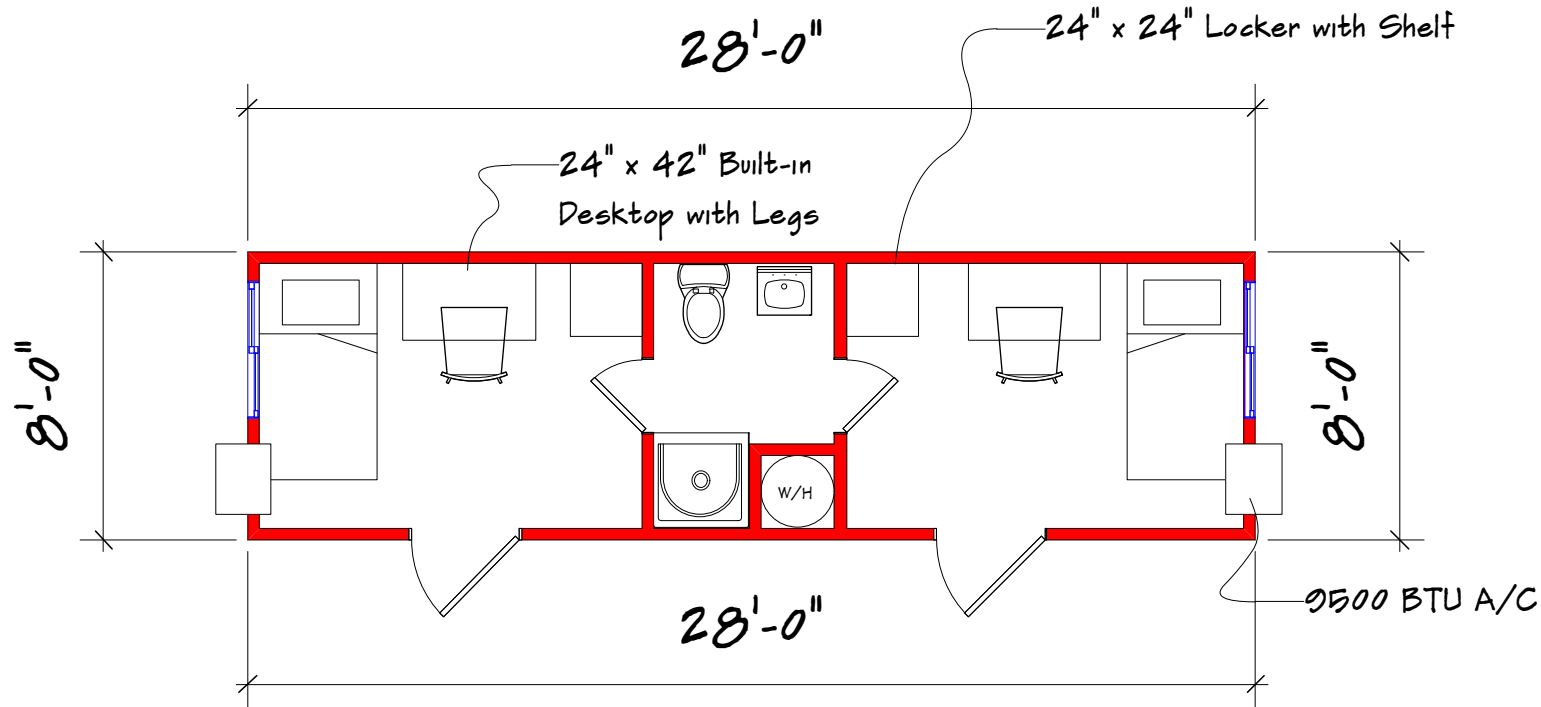

Floor Plan

235 Apollo Beach Blvd., #124  
 Apollo Beach, FL 33572  
 813-630-4222 Phone  
 813-651-3394 Fax

**ASI  
 RES**

**2 Man Camp Building**

International Building Code

8'-0" x 28'-0"  
 IBC Coded

Copyright 2007: The information contained herein is proprietary and is the exclusive property of Affordable Structures Incorporated. Any reproduction or distribution is strictly prohibited without the express written consent of Affordable Structures Incorporated.

Scale: graphic

Plan No: 217-832

REV: 1-5-11