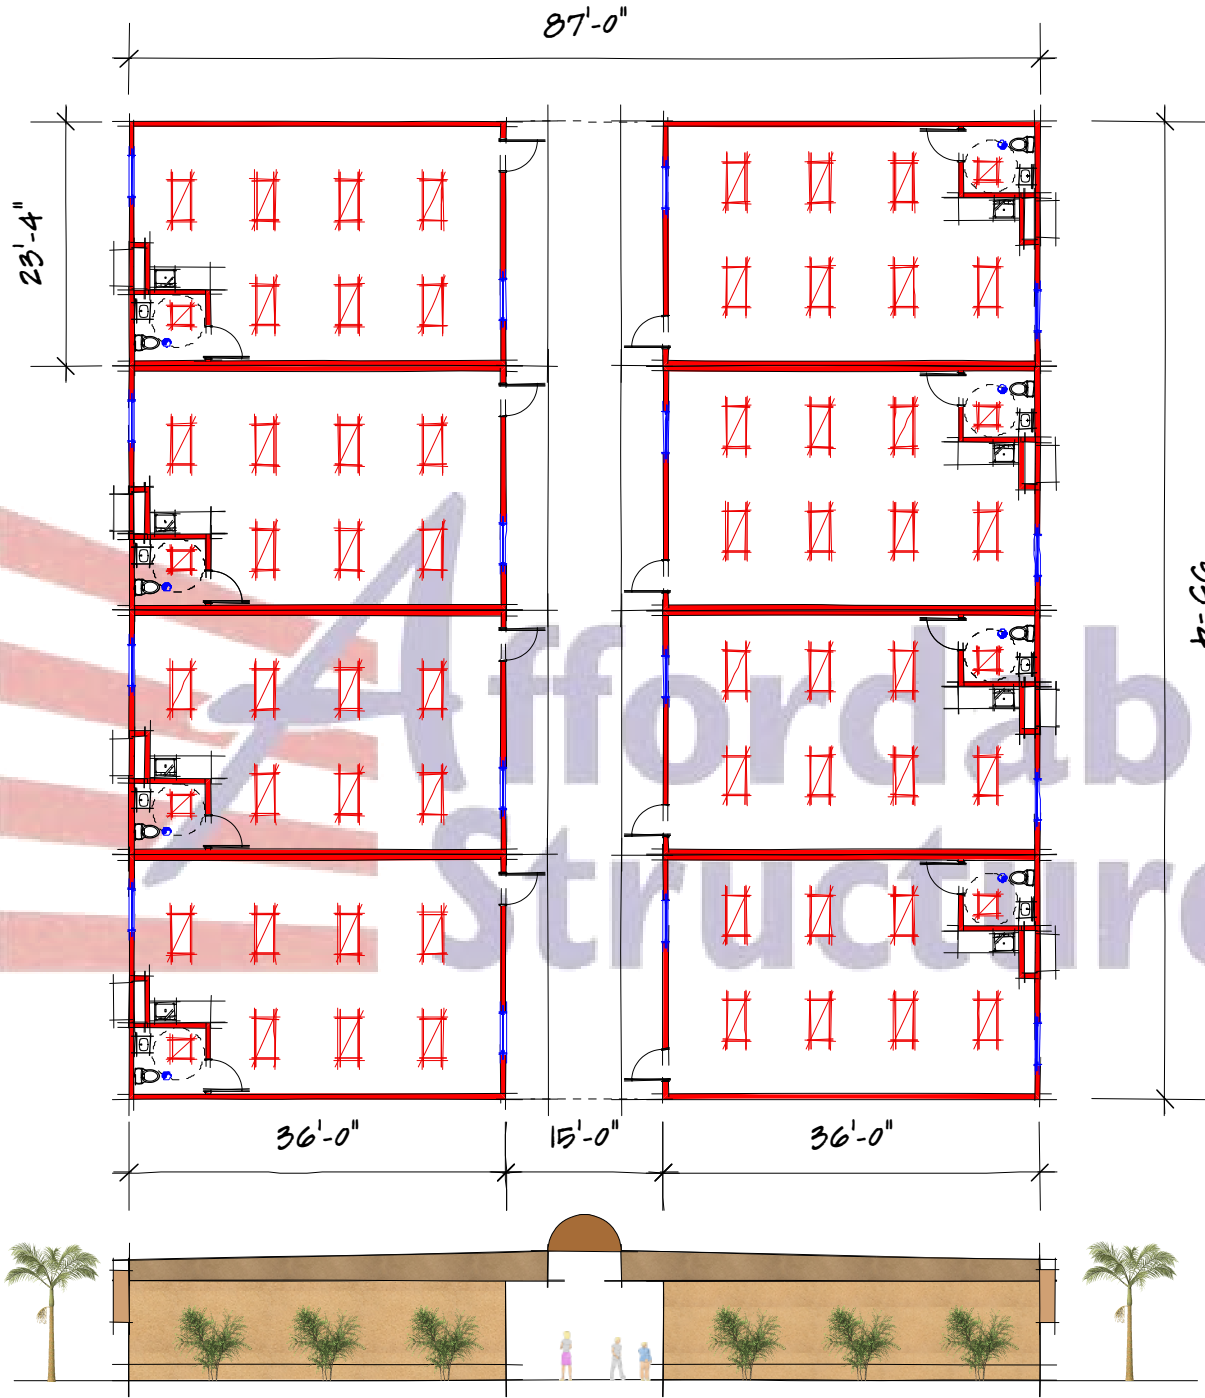

Floor Plan

Eight Classroom Complex

Type VB or IIB Construction

93'-4" X 87'-0"
Florida Coded

Copyright 2014. The information contained herein is proprietary and is the exclusive property of Affordable Structures Incorporated. Any reproduction or distribution is strictly prohibited without the express written consent of Affordable Structures Incorporated.

Scale: graphic

Plan No: 189-9387

REV: 3-4-08

235 Apollo Beach Blvd #12
Apollo Beach, FL 33572
813-630-4222 Phone
813-651-3394 Fax

ASI EDU