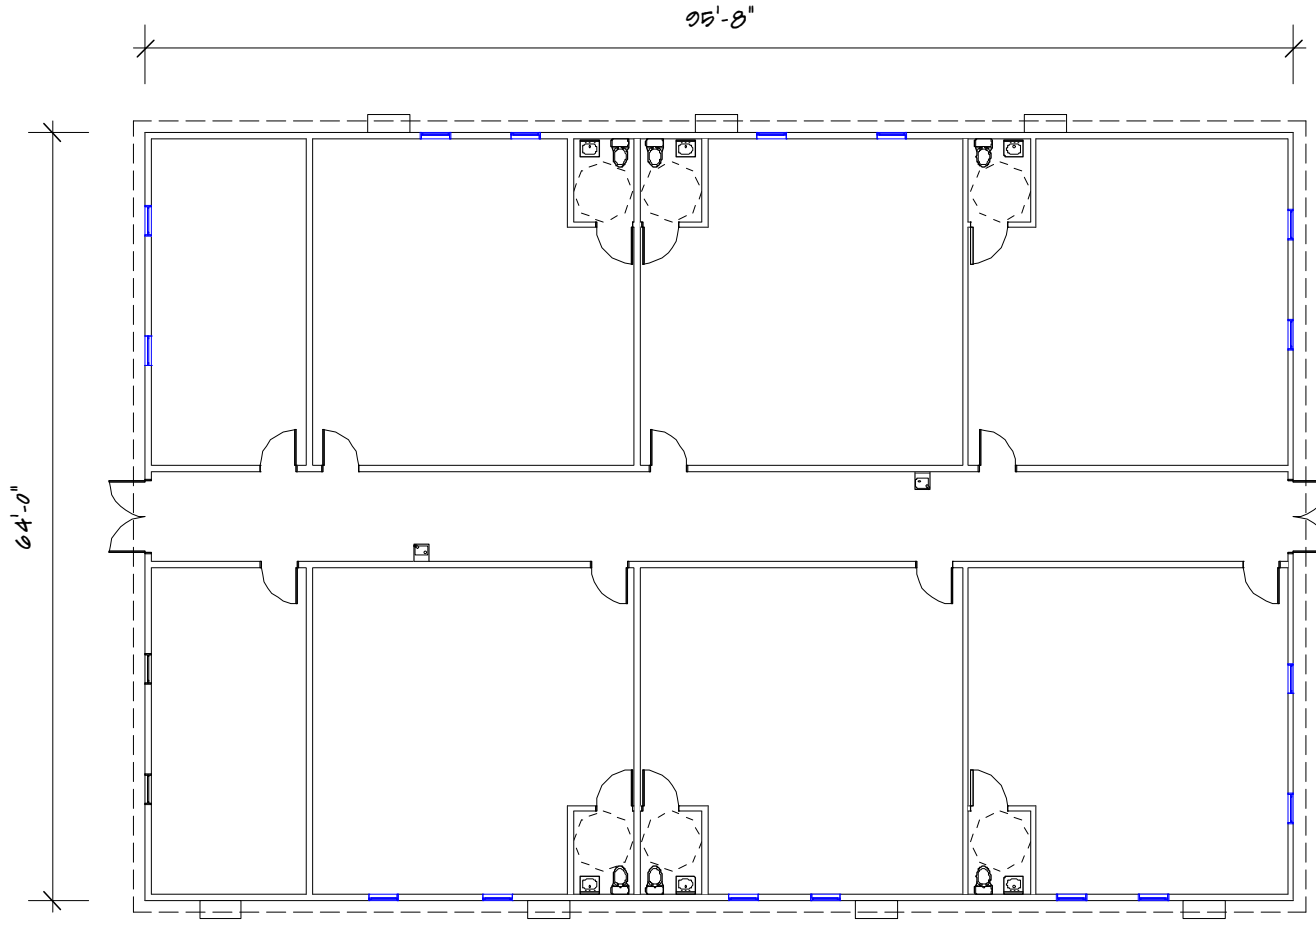

Floor Plan

1409 Oakfield Drive
Brandon, FL 33511
813-630-4222 Phone
813-651-3394 Fax

ASI
EDU

Six Classroom Building

Florida DCA Approved

95'-8" x 64'-0"

Florida Coded

Copyright 2007. The information contained herein is proprietary and is the exclusive property of Affordable Structures Incorporated. Any reproduction or distribution is strictly prohibited without the express written consent of Affordable Structures Incorporated.

Scale: graphic

Plan No: 200-9584

REV: 8-11-08